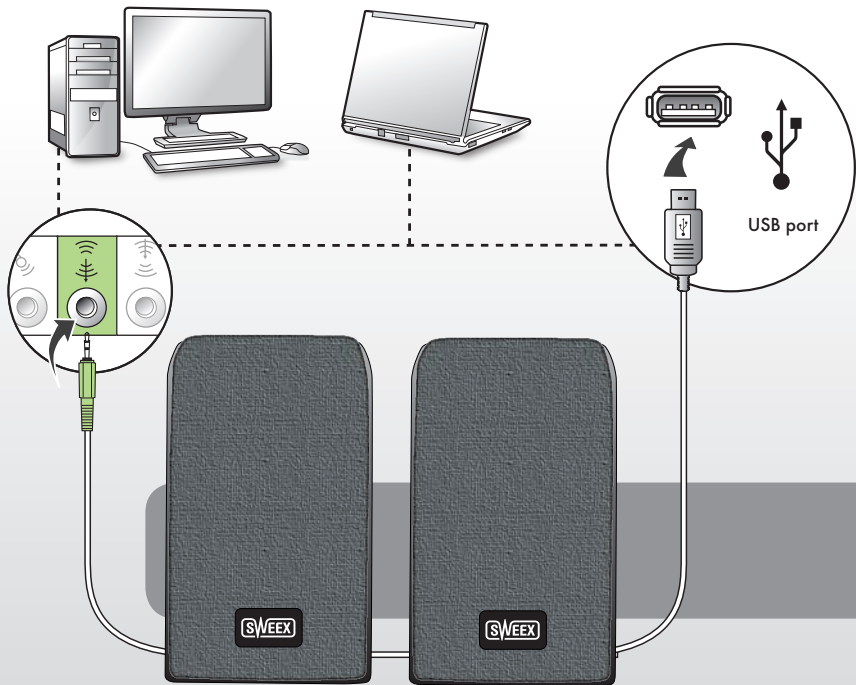

SP027

2.0 Speaker Set  
USB

**1x**

**1x**

Please visit our website for CE declaration: [www.sweex.com](http://www.sweex.com)

[facebook.com/sweexeurope](https://facebook.com/sweexeurope)

[twitter.com/sweexeurope](https://twitter.com/sweexeurope)