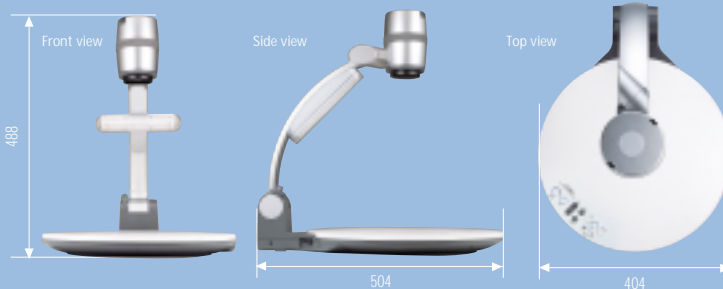

Item	UF-80DX	UF-80ST		
Optical system	Lens	F=1.5(Wide)-2.1(Tele) f=4.8-67.2, 14X power zoom		
	Shooting area	Max : 229.4(8.5") x 308(11.7")mm, Min : 16.4(0.63") x 21.7(0.82")mm		
	Zoom	Powered (14X), Seamless Digital (3X)		
	Focus	Powered (Auto Focus / Manual)		
Lighting system	Iris	Auto (with fine level adjustment)		
	Upper lamp	Cold-cathode Lamps		
	Lower lamp	Reflective base for transparencies or Optional SLB-80 Light Box		
	Pick-up device	1/3" 850,000pixels Progressive Scan CCD		
Video	Effective pixels	1,034(H) X 779(V)		
	Frame rate	20 frames/sec		
	Sync. system	Internal sync.		
	VGA output	1024 x 768(XGA) RGB color.		
	White Balance	Manual / Auto (one touch type)		
	Freeze	Built-in		
	Input terminals	VGA : 1		
	Output terminals	VGA : 1, USB : 1, RS-232C : 1, DVI : 1		
	Output Frequency	User Selectable, XGA 75Hz or 60Hz		
	Remote control	Supplied (dual receivers on camera)		
	GUI (Graphic User Interface)	Available via PS/2 Mouse - control via pull-down menu plus pointer & annotation		
	Input selection	2 channels (Internal : 1, External : 1)		
	On-screen display	Available		
	Text Enhancement	Available, Text & Image settings automatically stored		
	Image freeze	Available		
	Image save	Available (8 frames)	Unavailable	
	3x3 Preview Mode	View all 8 images at once for preview and selection	Unavailable	
	Image recall	Available (8 frames)	Unavailable	
	Image divide / Image shift	Available (view stored image with live image)	Unavailable	
	Digital Image rotation	Available (90°, 180°, 270°, 0°)	Unavailable	
Image transfer to computer	Available (USB : FULL, 1/4, 1/16 Preview Modes with Quick Capture)			
PC connection	Preset function	Up to 4 user settings		
	USB	Built-in USB 2.0		
	RS-232C	SET control		
	Application software	Windows 98, 98SE, ME, 2000 Professional, XP, TWAIN Driver (for windows) & Mac OSX (10.3)		
General	Security Lock	Built-in, "Kensington" style		
	Flexible Camera Head	± 90°		
	Operating temperature/ Humidity	+5°C ~ +35°C (+41°F ~ +95°F), 30% ~ 90% Humidity		
	Power	DC12V (Adaptor Input : AC100V-240V Free Voltage, 50/60Hz, Output : 12V, 3.5A) DC Output- Available for SLB-80 Light Box, DC 12V OUT, 0.6A		
Dimensions (WxDxH)	In-use : 404(16") x 504(20") x 488(19") / Stored : 404(16") x 504(20") x 206(8")			
Weight	5kg (11 lbs.)			
Accessories Included	Power cable, IR Remote, PS2 Mouse, VGA, DVI, USB Cables, Software, Soft cover, Manuals, Carrying bag