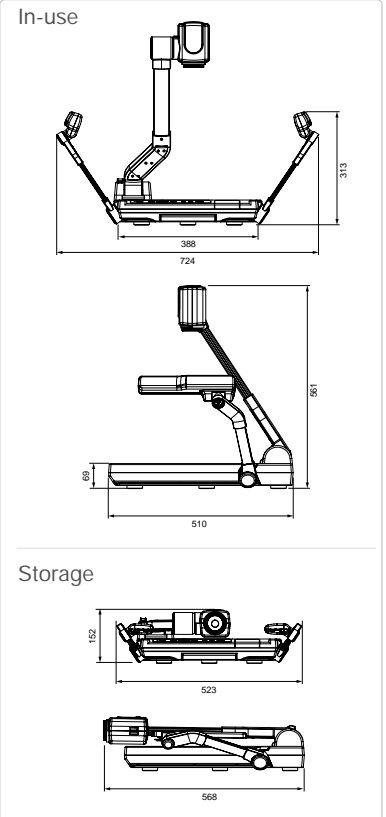

Dimensions

Unit : mm