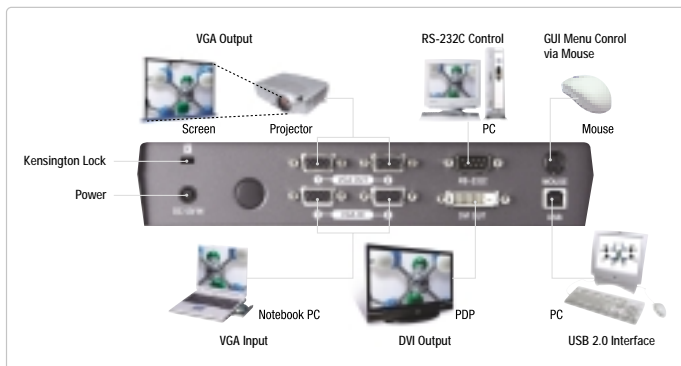

System Configuration